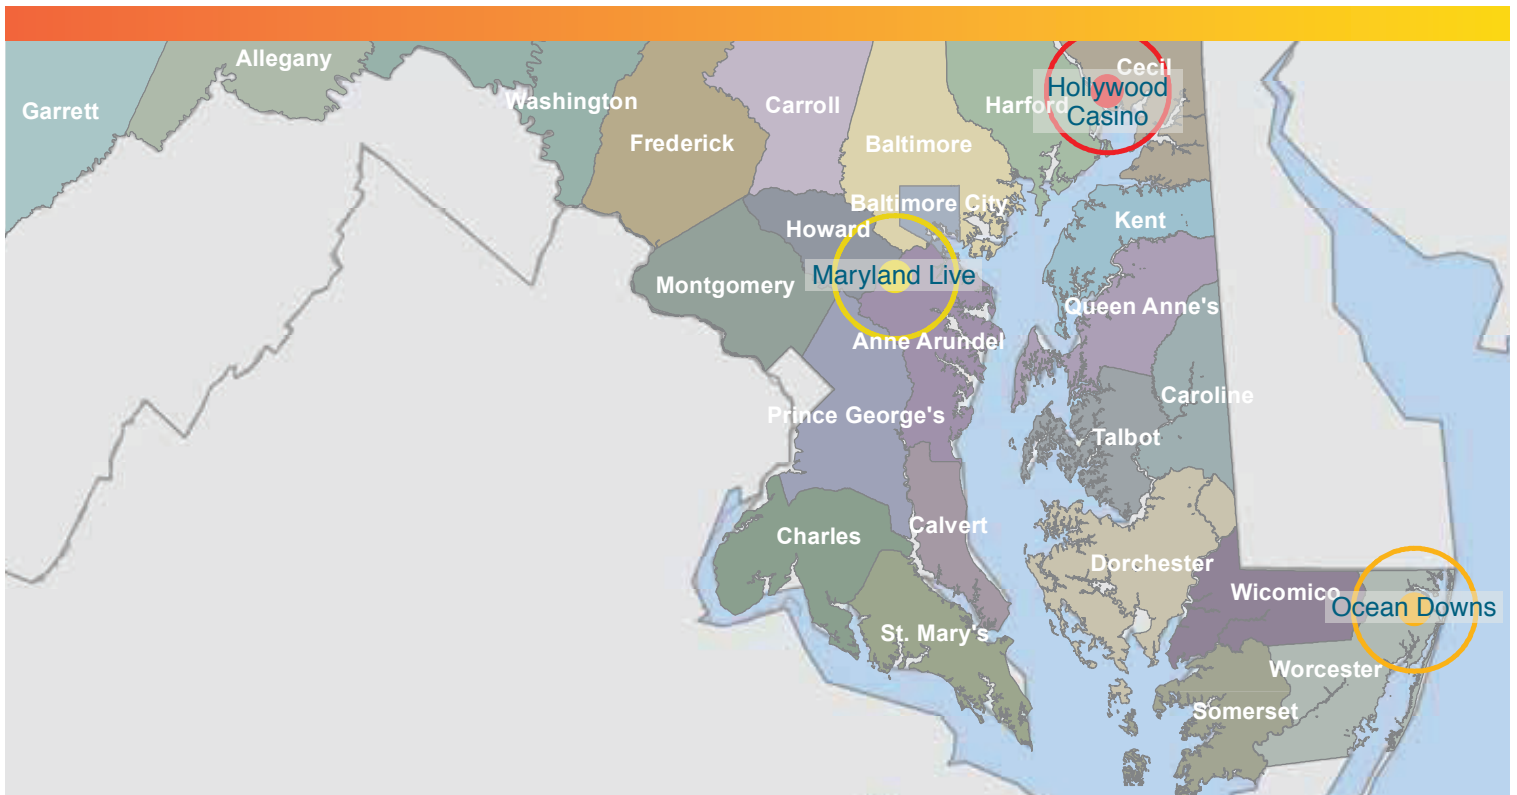

Targeted Areas

The business must be located in the State of Maryland to qualify. 50% of the investment funds must go to businesses located in the designated zip codes surrounding the various casinos. The other 50% of the investment funds can be available to businesses located anywhere in Maryland.

There are currently three casino targeted areas: **Maryland Live Casino** in Anne Arundel County, **Hollywood Casino Perryville** in Cecil County and **Casino at Ocean Downs** in Worcester County.

Maryland Casino Business Investment Fund

Targeted Areas (continued)

TARGETED AREA	COUNTY	ZIP CODE	ZIPNAME
	Howard County	20701	Annapolis Junction
		20723	Laurel
		20759	Fulton
		20763	Savage
		20794	Jessup
		21029	Clarksville
		21042	Ellicott City
		21043	Ellicott City
		21044	Columbia
		21045	Columbia
		21075	Elkridge
		21076	Hanover
	Montgomery County	20707	Laurel
		20866	Burtonsville
	Prince George's County	20705	Beltsville
		20707	Laurel
		20708	Laurel
		20715	Bowie
		20720	Bowie
Casino at Ocean Downs	Wicomico County	21874	Willards
	Worcester County	00152	Assateague Island
		21811	Berlin
		21813	Bishopville
		21841	Newark
		21842	Ocean City
		21862	Showell
		21872	Whaleyville
Hollywood Casino Perryville	Cecil County	21901	North East
		21903	Perryville
		21904	Port Deposit
		21911	Rising Sun
		21917	Colora
		21918	Conowingo
		21921	Elkton
	Harford County	21001	Aberdeen
		21005	Aberdeen Proving Ground
		21015	Bel Air
		21028	Churchville
		21034	Darlington
		21078	Havre de Grace
		21154	Street